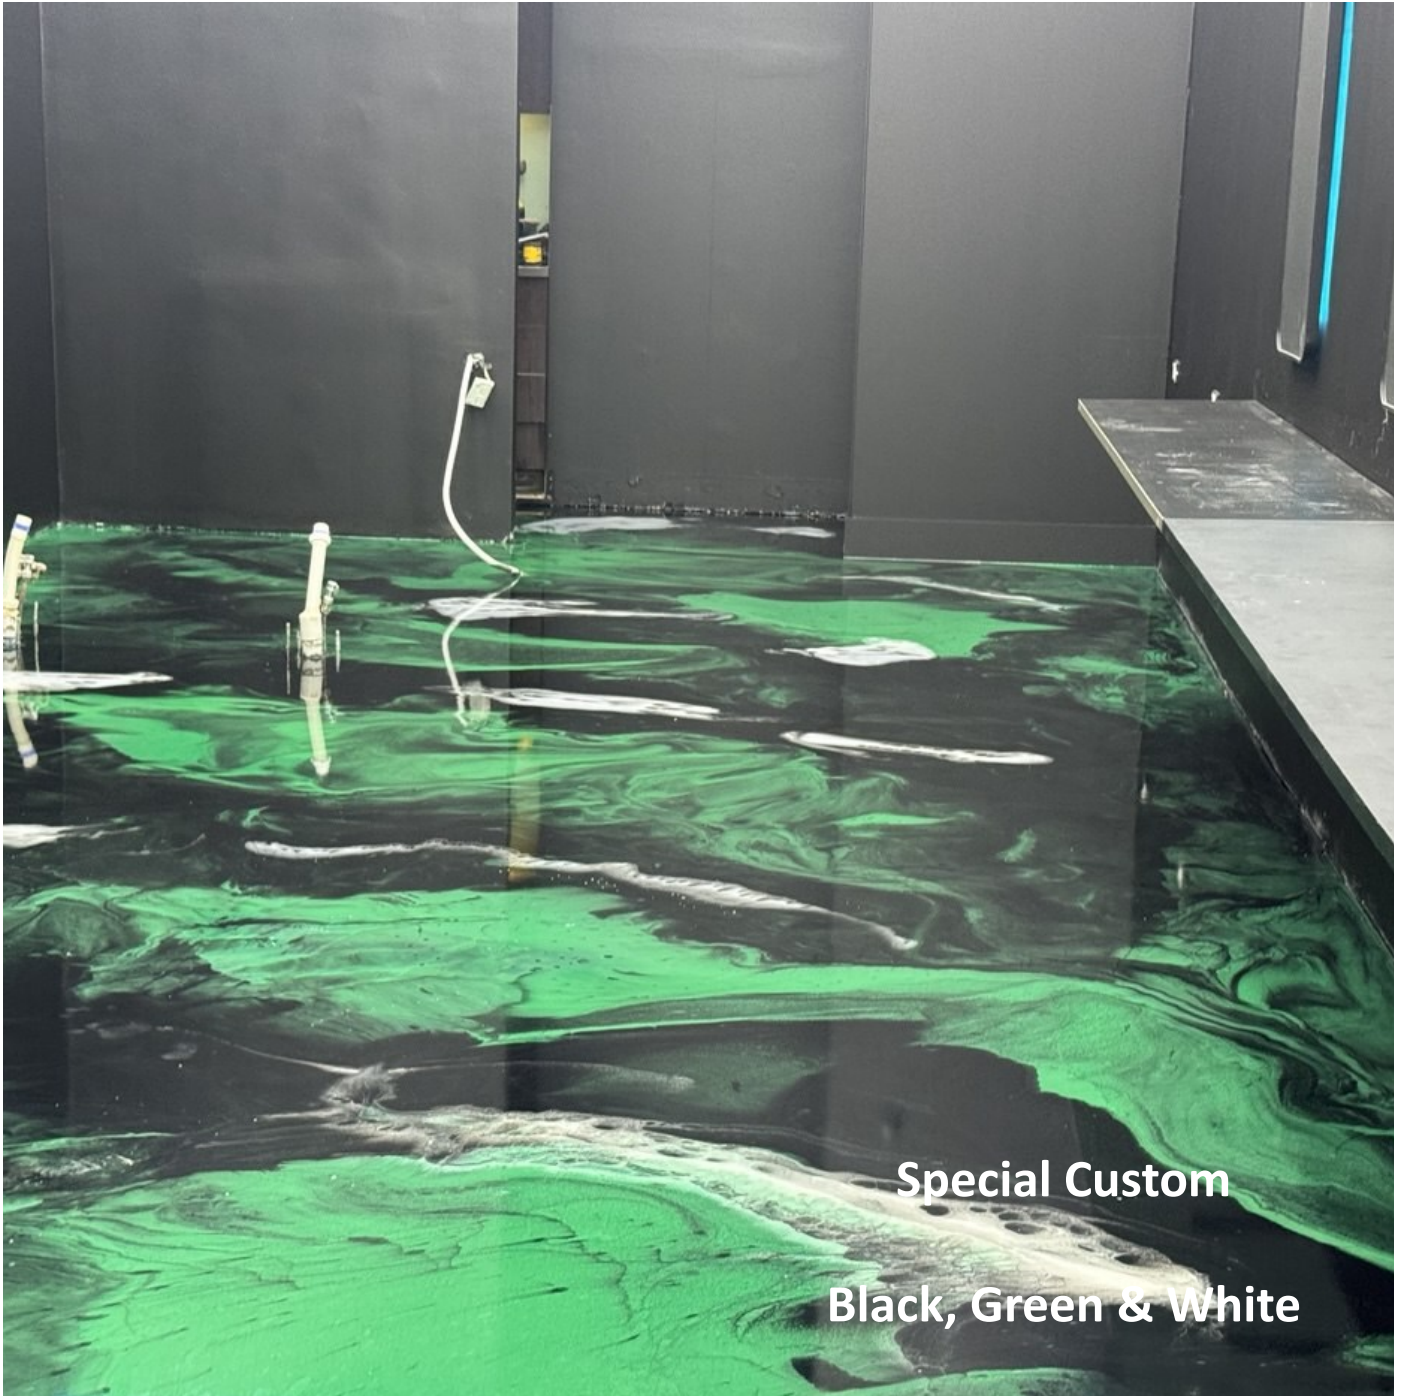

Decorative Epoxy Flooring System (Metallic Patterns)

Linear

Black & White

Decorative Epoxy Flooring System (Metallic Patterns)

Wavy / Cloudy

Silver & White

Decorative Epoxy Flooring System (Metallic Patterns)

Decorative Epoxy Flooring System (Metallic Patterns)

Wavy / Cloudy

Cream & White

Decorative Epoxy Flooring System (Metallic Patterns)

Wavy / Cloudy

Black & Silver

Decorative Epoxy Flooring System (Metallic Patterns)

Special Custom

Black, Silver, Orange & White

Decorative Epoxy Flooring System (Metallic Patterns)

Special Custom

Black, Green & White